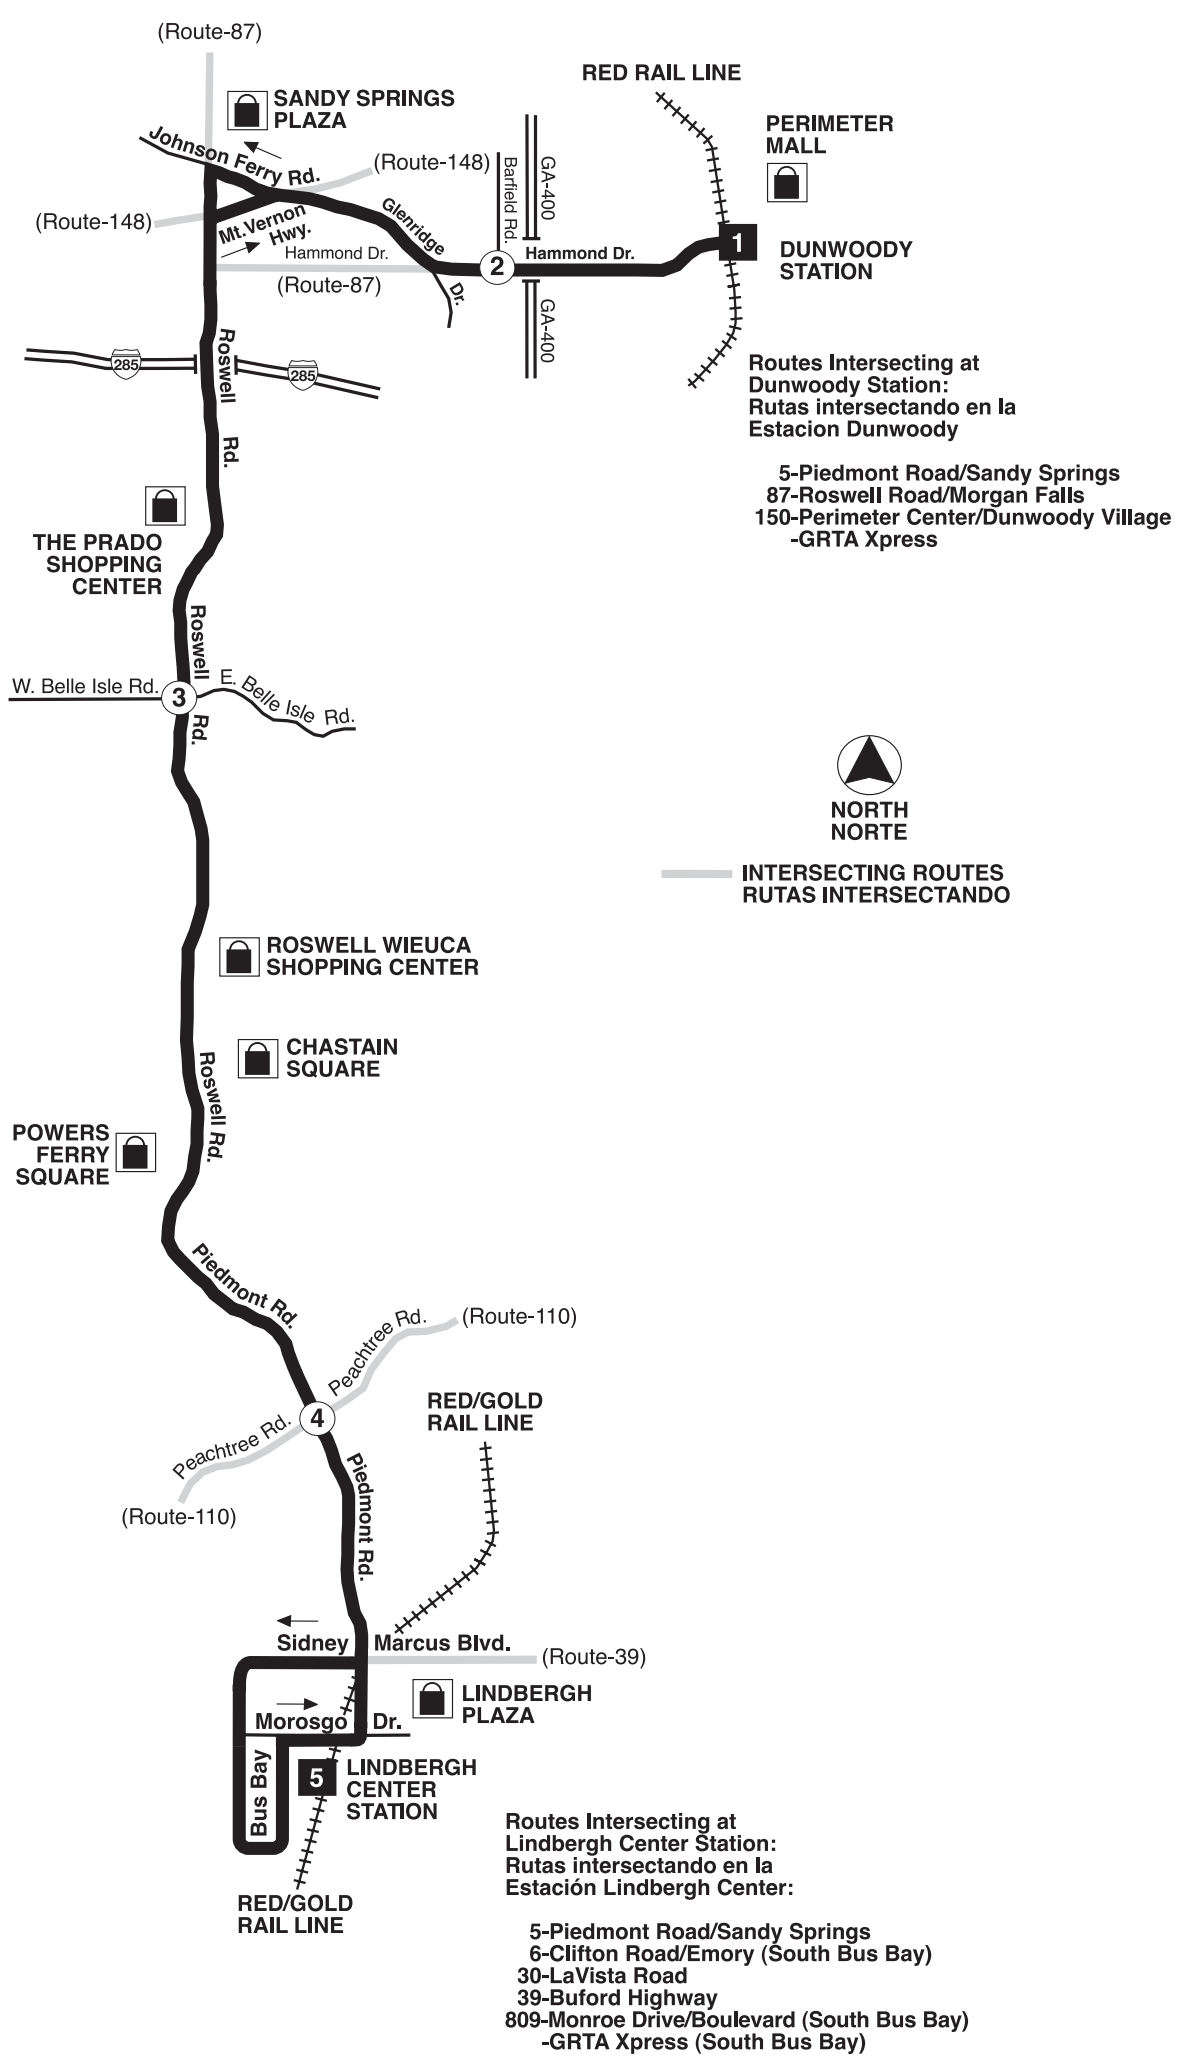

For additional safety tips, visit our web site at www.itsmarta.com.
Remember Safety First ...Ride Safe

Sugerencias de seguridad en autobuses

1. **Espere en la parada de autobús.** Solo puede abordar o bajarse del autobús en las paradas de autobuses de MARTA.
2. **Antes de abordar, permita que los pasajeros se bajen primero.** Por razones de seguridad, los clientes que utilizan dispositivos de movilidad deben abordar al último.
3. **No cruce en frente de un autobús de MARTA en una parada de autobuses.** Espere hasta que el autobús haya dejado la parada y luego cruce con cuidado, fijándose en ambas direcciones. Use SIEMPRE el paso de peatones.
4. **No distraiga al operador del autobús con conversaciones innecesarias cuando el autobús esté en movimiento.** El Departamento de Transporte de EE. UU. está intentando ponerle fin al hábito de conducir distraído. Conducir estando distraído es una práctica que pone la vida en peligro.
5. **Proteja sus pertenencias.** Cuando utilice un dispositivo electrónico, evite sentarse o estar de pie junto a las puertas de los vagones y autobuses.

Para consejos adicionales de seguridad, visite nuestro sitio web en www.itsmarta.com.
Recuerde que la seguridad es primero ...Viaje seguro